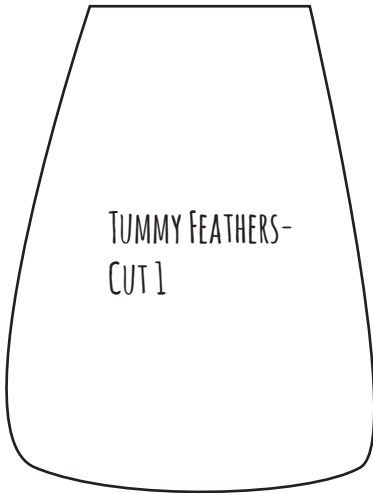

# FELT OWL COIN PURSE TEMPLATE

[WWW.DOSMALLTHINGSWITHLOVE.COM](http://WWW.DOSMALLTHINGSWITHLOVE.COM)

BEAK-CUT 1

HEAD FEATHERS-CUT 1

BODY-CUT 2

TUMMY FEATHERS-CUT 1

EYE-CUT 2

POUCH-CUT 1